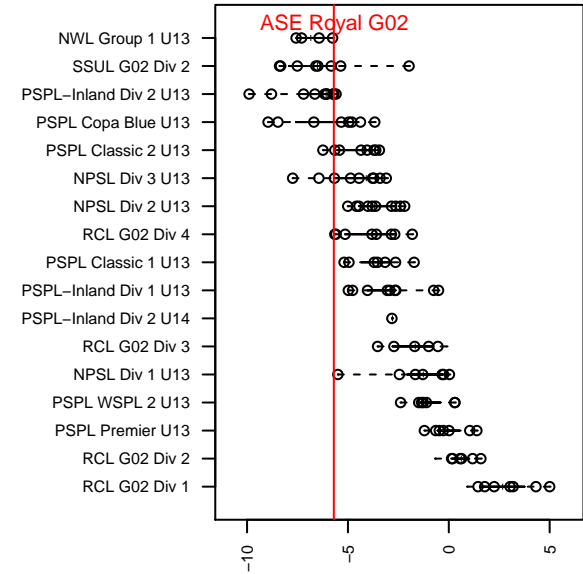

# ASE Royal G02

Academy of Soccer Excellence  
 Pasco, WA  
 G02 total strength=552  
 attack=0.61 defense=0.3  
 fall league = PSPL–Inland Div 2 U13  
 spr league = Spr PSPL–Inland Div 1 U13  
 notes= Hagler 2013; Wagner 2014–5;  
 Reign

alt names used:  
 ASE G02 Royal – Wagner  
 ASE G02 Royal – Wagner

Venues played:  
 2015 PSPL–Inland Div 2 U13  
 2015 Spr PSPL–Inland Div 1 U13

**ASE Royal G02**  
 Dots are actual minus expected GF (blue circles) and GA (red triangles).  
 Blue line is smoothed change in attack strength. Red is smoothed change in defense strength.

**attack and defense variance (black dot)  
relative to other teams  
and top 10 in region**

**attack and defense rating  
relative to others at age  
and all opponents in last 13 months**

**Performance relative to 13 month average**